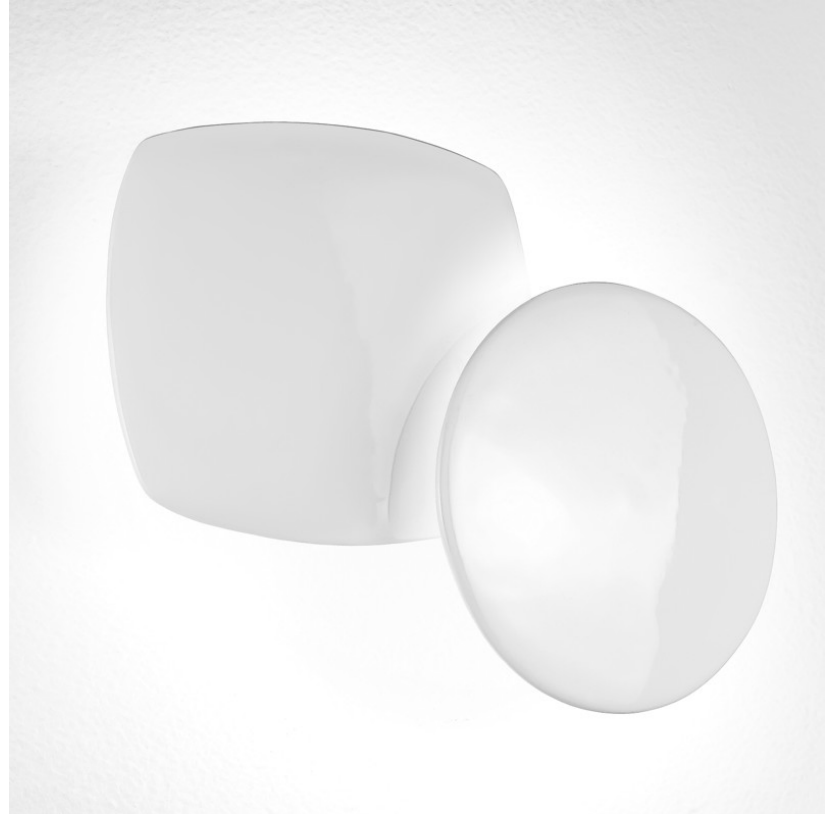

PROJECT	_____
TYPE	_____
NOTES	_____
QUANTITY	_____
DATE	_____

AFEF SURFACE

D83125

GENERAL

Series: Afef
Brand: Panzeri
Division: Design
Mounting Type: Surface
Mounting Location: Wall
Subcategory: Ambient

PHYSICAL

Shape: Abstract
Length (mm): 280
Length (in): 11
Height (mm): 210
Depth (mm): 80
Height (in): 8 1/4
Depth (in): 3 1/8
Extension (mm): 80
Extension (in): 3 1/8
Light Distribution: Indirect
Weight (kg): 2.7
Weight (lbs): 6
Diffuser: White Ceramic
Fixture Finish: WHI
Fixture Material: Ceramic

ELECTRICAL

Number of Lamps: 2
Lamp Type: LED Retrofit
Lamp Shape: T4
Bulb Included: Bulb Not Included
Total Output Wattage (W): 10
Max. Wattage Per Lamp (W): 5
Lamp Base: G9
Input Voltage (V): 120

LED

OPTICAL

RATINGS AND CERTIFICATIONS

Certified By: CSA Certified to UL and CSA Standards
IP rating: IP20