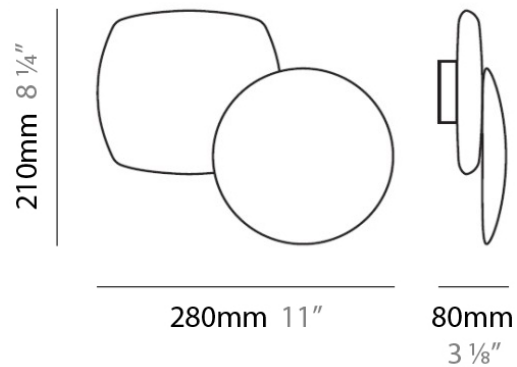

PROJECT	_____
TYPE	_____
NOTES	_____
QUANTITY	_____
DATE	_____

AFEF SURFACE

D83125

GENERAL

Series: Afef
Brand: Panzeri
Division: Design
Mounting Type: Surface
Mounting Location: Wall
Subcategory: Ambient

PHYSICAL

Shape: Abstract
Length (mm): 280
Length (in): 11
Height (mm): 210
Depth (mm): 80
Height (in): 8 1/4
Depth (in): 3 1/8
Extension (mm): 80
Extension (in): 3 1/8
Light Distribution: Indirect
Weight (kg): 2.7
Weight (lbs): 6
Diffuser: White Ceramic
Fixture Finish: WHI
Fixture Material: Ceramic

ELECTRICAL

Number of Lamps: 2
Lamp Type: LED Retrofit
Lamp Shape: T4
Bulb Included: Bulb Not Included
Total Output Wattage (W): 10
Max. Wattage Per Lamp (W): 5
Lamp Base: G9
Input Voltage (V): 120

LED

OPTICAL

RATINGS AND CERTIFICATIONS

Certified By: CSA Certified to UL and CSA Standards
IP rating: IP20