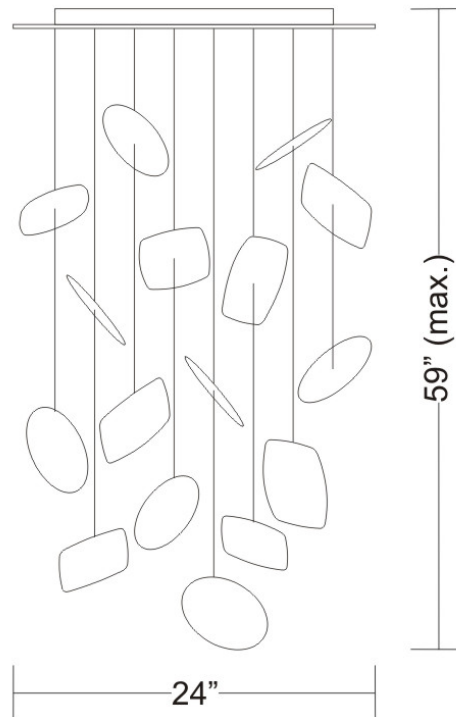

AFEF SUSPENSION

D81150

GENERAL

Series: Afef
Brand: Panzeri
Division: Design
Mounting Type: Suspension
Mounting Location: Ceiling
Subcategory: Pendant

PHYSICAL

Diameter (mm): 610
Diameter (in): 24
Height (mm): 1500
Height (in): 59
Weight (kg): 10.9
Weight (lbs): 24
Diffuser: Ceramic - Black and White
Fixture Material: Stainless Steel

ELECTRICAL

Number of Lamps: 4
Lamp Type: LED Retrofit / Halogen
Lamp Shape: MR20
Bulb Included: Bulb Not Included
Total Output Wattage (W): 44 / 300
Max. Wattage Per Lamp (W): 18
Lamp Base: GU10
Input Voltage (V): 120

LED

OPTICAL

RATINGS AND CERTIFICATIONS

Certified By: CSA Certified to UL and CSA Standards
IP rating: IP20