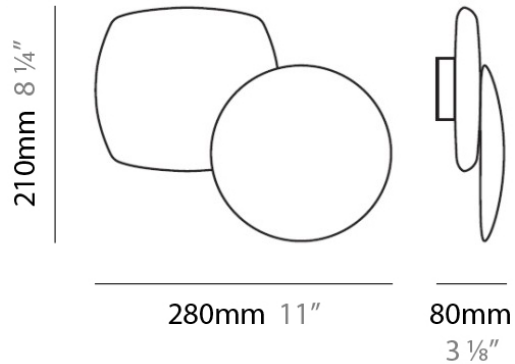

PROJECT	
TYPE	
NOTES	
QUANTITY	
DATE	

AFEF SURFACE

D83126

GENERAL

Series: Afef
Brand: Panzeri
Division: Design
Mounting Type: Surface
Mounting Location: Wall
Subcategory: Ambient

PHYSICAL

Shape: Abstract
Length (mm): 280
Length (in): 11
Height (mm): 210
Height (in): 8 1/4
Extension (mm): 80
Extension (in): 3 1/8
Light Distribution: Indirect
Weight (kg): 2.7
Weight (lbs): 6
Diffuser: White & Black Ceramic
Fixture Material: Ceramic

ELECTRICAL

Number of Lamps: 2
Lamp Type: LED Retrofit
Lamp Shape: T4
Bulb Included: Bulb Not Included
Total Output Wattage (W): 16
Max. Wattage Per Lamp (W): 8
Lamp Base: G9
Input Voltage (V): 120

LED

OPTICAL

RATINGS AND CERTIFICATIONS

Certified By: CSA Certified to UL and CSA Standards
IP rating: IP20